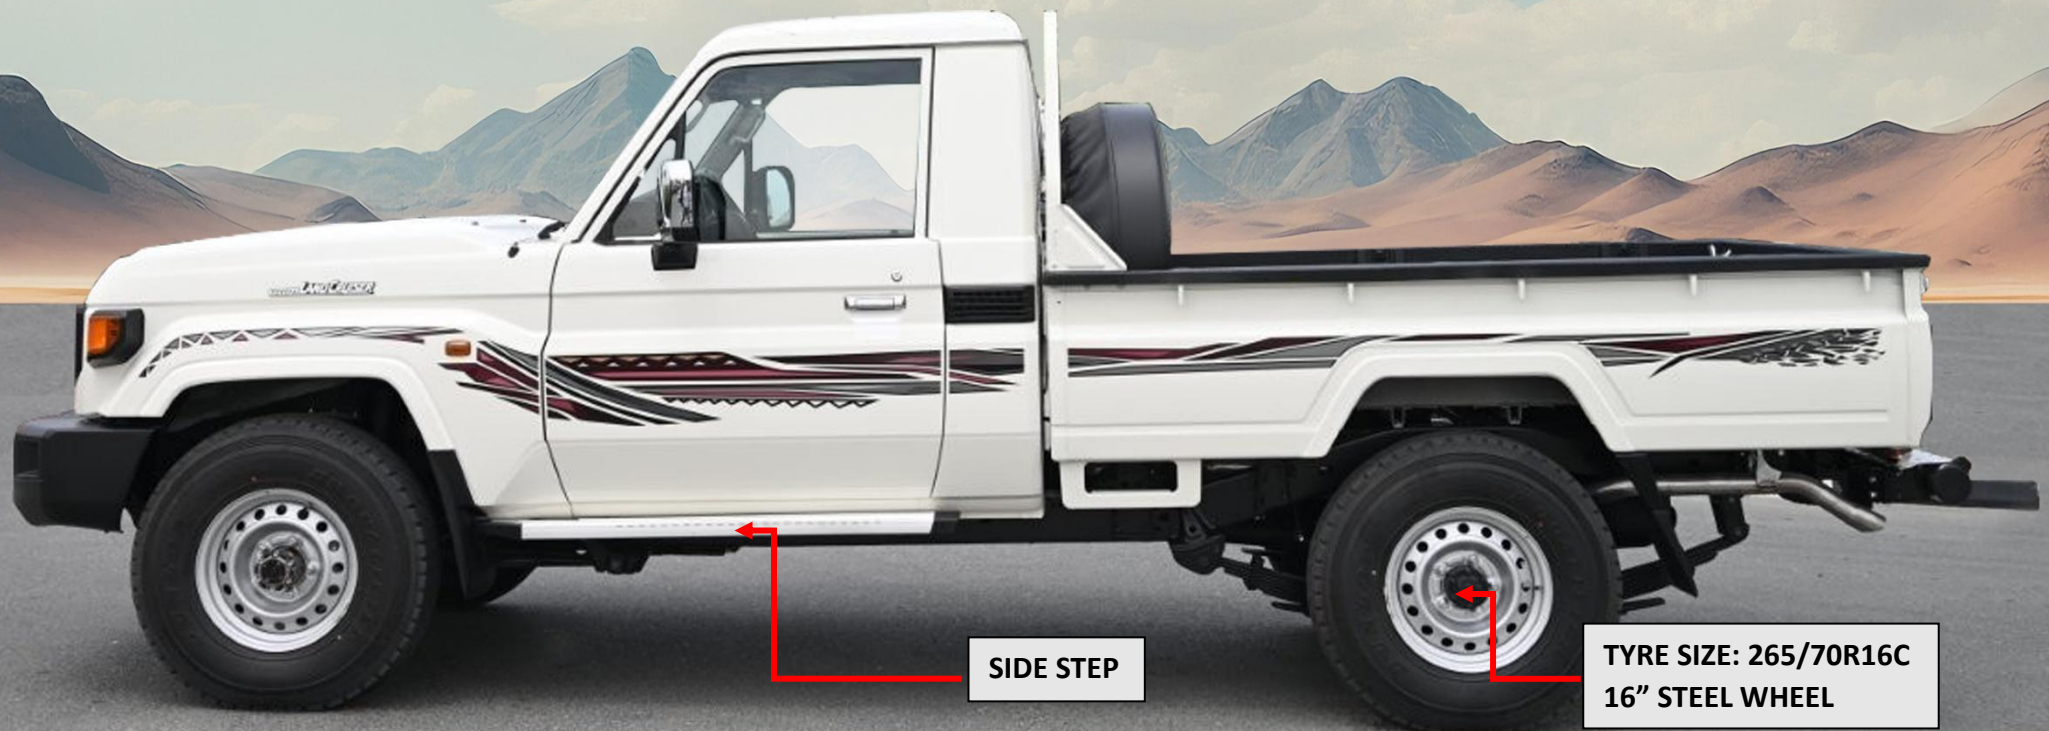

SAHARA MOTORS GROUP

SIDE STEP

TYRE SIZE: 265/70R16C
16" STEEL WHEEL

Sahara Motors (Head Office)

Block 3, Showroom 25, Auto Market,
Ras Al Khor, Dubai, United Arab Emirates.

✉ info@saharamotorsuae.com

☎ +971 - 43332623

Sahara Motors FZE

Showroom 19, DUCAMZ, Ras Al Khor,
Dubai, United Arab Emirates.

✉ info@saharamotorsfze.com

☎ +971 - 42882430

Sahara Motors (Branch)

25th Floor, Suite #2503, Jafza View 18,
Jebel Ali Freezone, Dubai, United Arab Emirates.

✉ info@saharamotorsuae.com

☎ +971 - 43332623

Forex Motors FZCO

Showroom 357, DUCAMZ, Ras Al Khor,
Dubai, United Arab Emirates.

✉ info@forexmotorsuae.com

☎ +971 - 43204249

Blitz Motors FZE

Office - C1-1F-SF1858, Ajman Free Zone
C1 Building, Ajman, United Arab Emirates.

✉ info@blitzmotorsuae.com

☎ +971 - 544400938