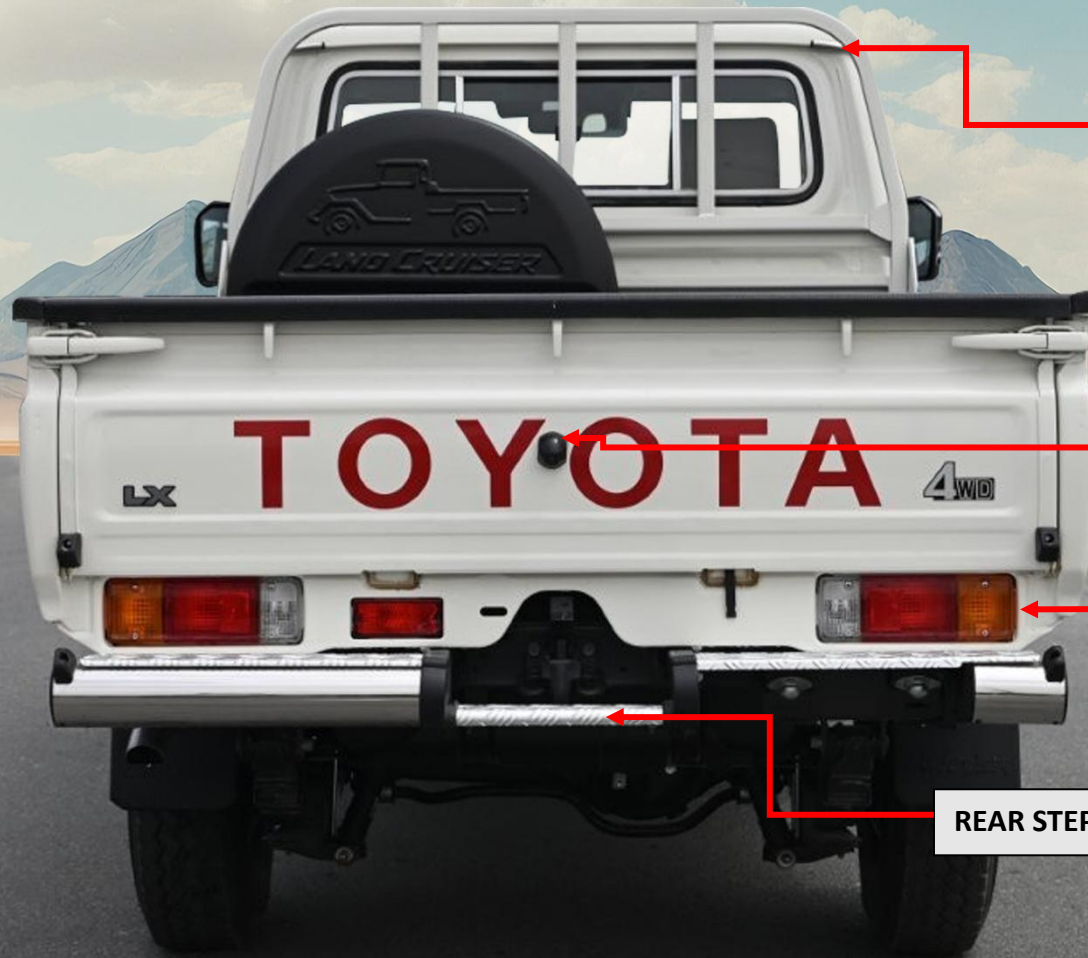

SAHARA MOTORS GROUP

REAR GUARD
FRAME

BEDLINER

REAR CAMERA

TAIL LAMP

REAR STEP

Sahara Motors (Head Office)

Block 3, Showroom 25, Auto Market,
Ras Al Khor, Dubai, United Arab Emirates.

✉ info@saharamotorsuae.com

☎ +971 - 43332623

Sahara Motors FZE

Showroom 19, DUCAMZ, Ras Al Khor,
Dubai, United Arab Emirates.

✉ info@saharamotorsfze.com

☎ +971 - 42882430

Sahara Motors (Branch)

25th Floor, Suite #2503, Jafza View 18,
Jebel Ali Freezone, Dubai, United Arab Emirates.

✉ info@saharamotorsuae.com

☎ +971 - 43332623

Forex Motors FZCO

Showroom 357, DUCAMZ, Ras Al Khor,
Dubai, United Arab Emirates.

✉ info@forexmotorsuae.com

☎ +971 - 43204249

Blitz Motors FZE

Office - C1-1F-SF1858, Ajman Free Zone
C1 Building, Ajman, United Arab Emirates.

✉ info@blitzmotorsuae.com

☎ +971 - 544400938